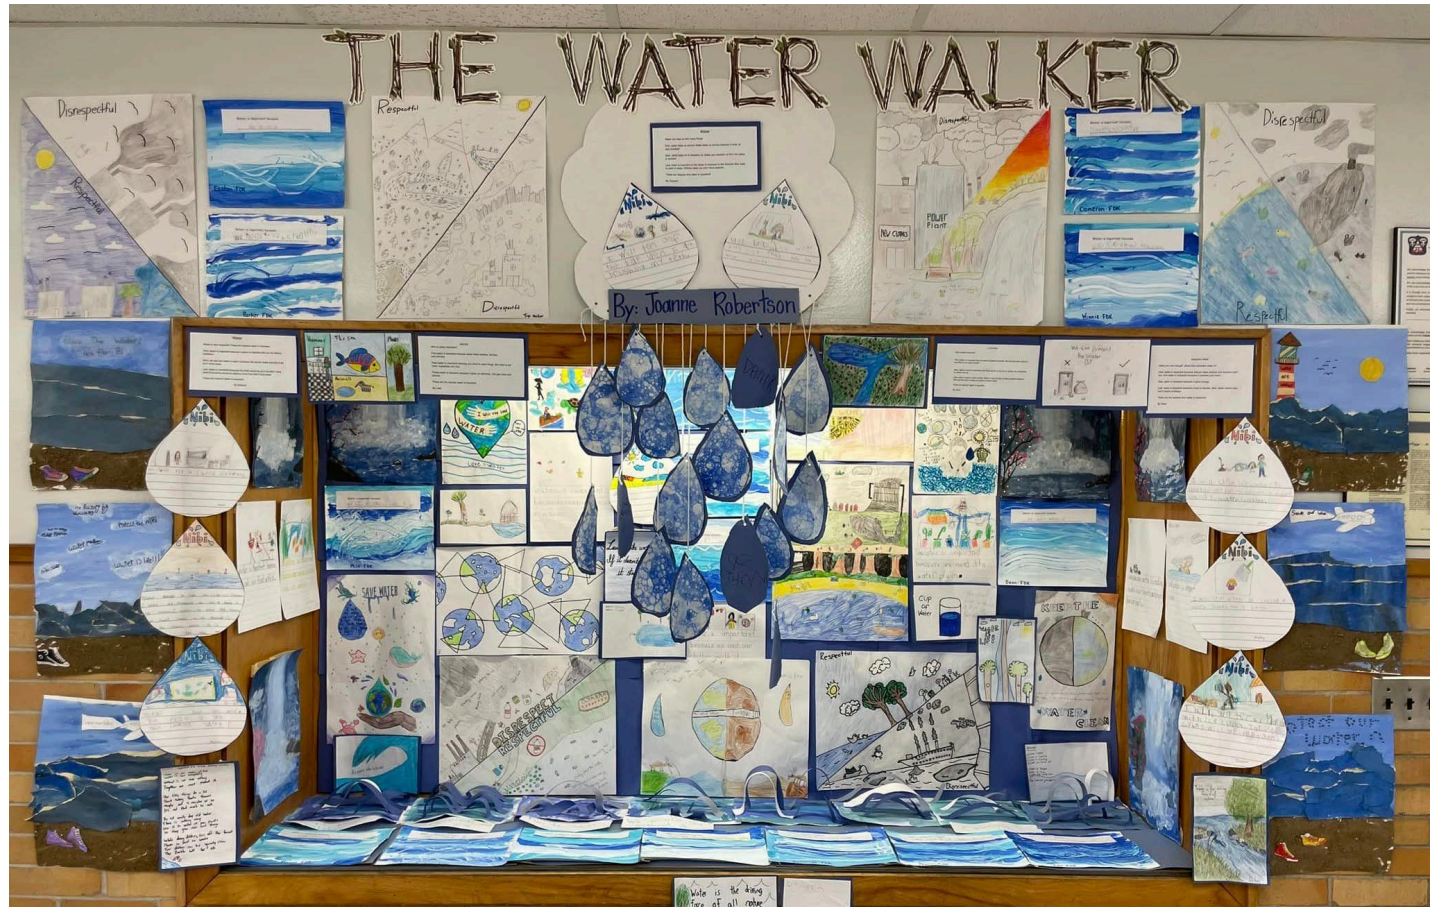

### Electrolyte Challenge

Record the mA on the multimeter display:

Grapefruit Juice mA Readings:					
11.2	7.1	8.8	6.2	9.6	10.6
Gatorade mA Readings:					
14.5	12.9	10.3	13.1	10.2	16.7
Chocolate Milk mA Readings:					
24.5	18.9	24.3	22.1	18.4	19.7

 **Chenoa Plain** 21m · 🌐

I gotta say, those Gr. 5/6 students at Hanna Memorial filled my bucket today 🥰

 Tilbury Area Public School  
 22h · 🌐

It's Rock Your Socks Day - a day where we can recognize and honour our students with Down Syndrome and the amazing contributions they make to our school #rockyoursocks #DownSyndrome #inclusion