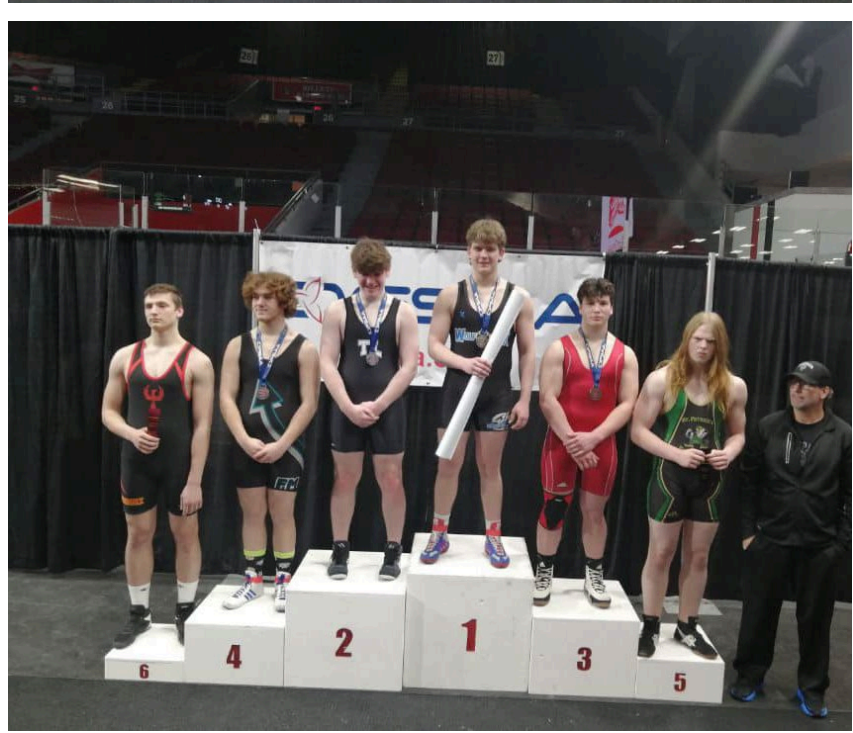

### Electrolyte Challenge

Record the mA on the multimeter display:

Grapefruit Juice mA Readings:					
11.2	7.1	8.8	6.2	9.6	10.6
Gatorade mA Readings:					
14.5	12.9	10.3	13.1	10.2	16.7
Chocolate Milk mA Readings:					
24.5	18.9	24.3	22.1	18.4	19.7

 **Chenoa Plain** 21m · 🌐

I gotta say, those Gr. 5/6 students at Hanna Memorial filled my bucket today 🥰

 Tilbury Area Public School  
 22h · 🌐

It's Rock Your Socks Day - a day where we can recognize and honour our students with Down Syndrome and the amazing contributions they make to our school #rockyoursocks #DownSyndrome #inclusion