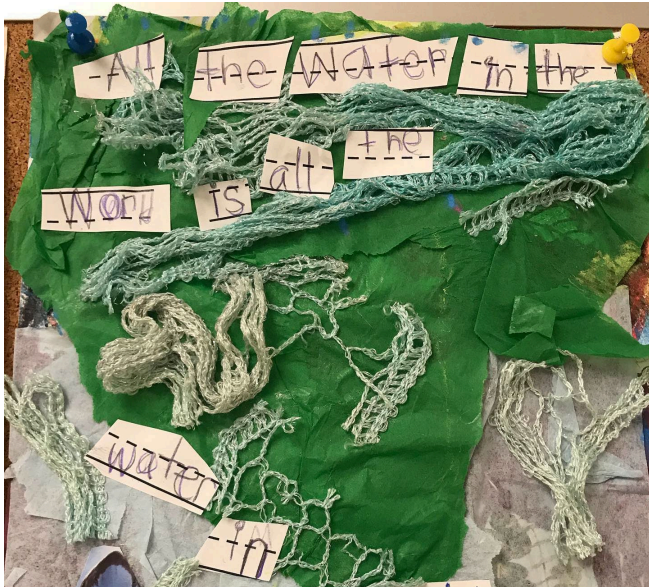

### Electrolyte Challenge

Record the mA on the multimeter display:

Grapefruit Juice mA Readings:					
11.2	7.1	8.8	6.2	9.6	10.6
Gatorade mA Readings:					
14.5	12.9	10.3	13.1	10.2	16.7
Chocolate Milk mA Readings:					
24.5	18.9	24.3	22.1	18.4	19.7

 **Chenoa Plain** 21m · 🌐

I gotta say, those Gr. 5/6 students at Hanna Memorial filled my bucket today 🥰

 Tilbury Area Public School  
 22h · 🌐

It's Rock Your Socks Day - a day where we can recognize and honour our students with Down Syndrome and the amazing contributions they make to our school #rockyoursocks #DownSyndrome #inclusion