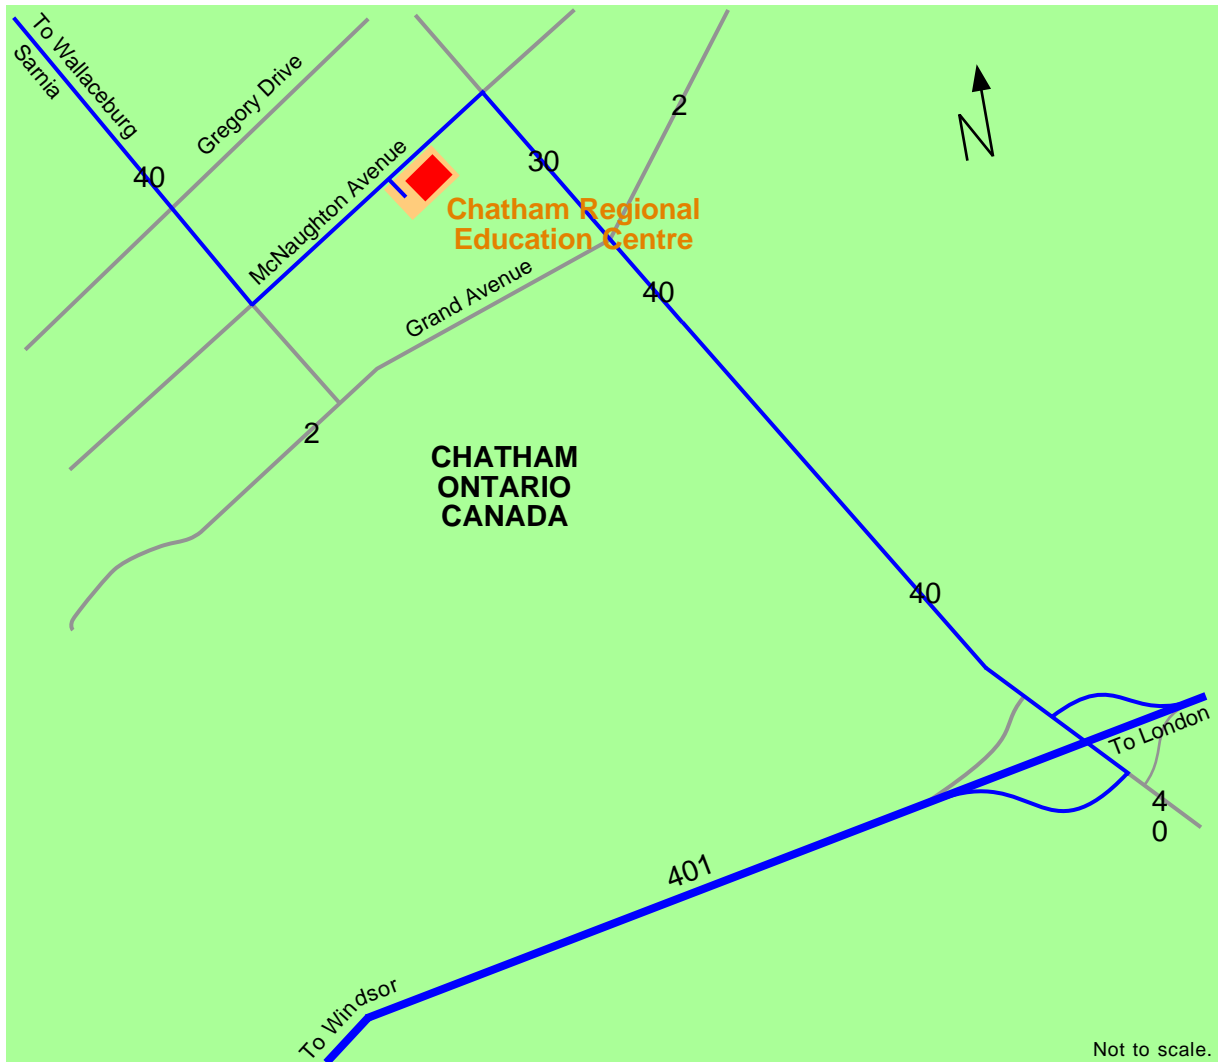

Directions to Chatham Regional Education Centre

Lambton Kent District School Board

P.O. Box 1000, 476 McNaughton Avenue East, Chatham, Ontario N7M 5L7
(519) 354-3770 [Phone] (519) 354-0662 [Fax]

Directions from North of Chatham

- Highway 40 South to Chatham.
- Turn left onto McNaughton Avenue East.
- Continue east on McNaughton Avenue for about 2.1 km.
- The parking entrance is on the right side.
- There is no specific visitor parking and handicap parking is provided near the building entrance.

Directions from East of Chatham

- Highway 401 West to Windsor.
- Take Exit 90, Highway 40, to Chatham.
- Continue north on Highway 40.
- Highway 40 turns into Road 30 at the intersection of Highway 2.
- Continue north on Road 30, Prince Albert Road, to McNaughton Avenue East.
- At the four-way stop turn left onto McNaughton Avenue.
- Continue West on McNaughton Avenue for about 1.8 km.
- The parking entrance is on the left side, just after McNaughton School.
- There is no specific visitor parking and handicap parking is provided near the building entrance.

Directions from West or South of Chatham

- Highway 401 East to London.
- Take Exit 90, highway 40, to Chatham.
- Continue north on Highway 40.
- Highway 40 turns into Road 30 at the intersection of Highway 2.
- Continue north on Road 30, Prince Albert Road, to McNaughton Avenue East.
- At the four-way stop turn left onto McNaughton Avenue.
- Continue West on McNaughton Avenue for about 1.8 km.
- The parking entrance is on the left side, just after McNaughton School.
- There is no specific visitor parking and handicap parking is provided near the building entrance.