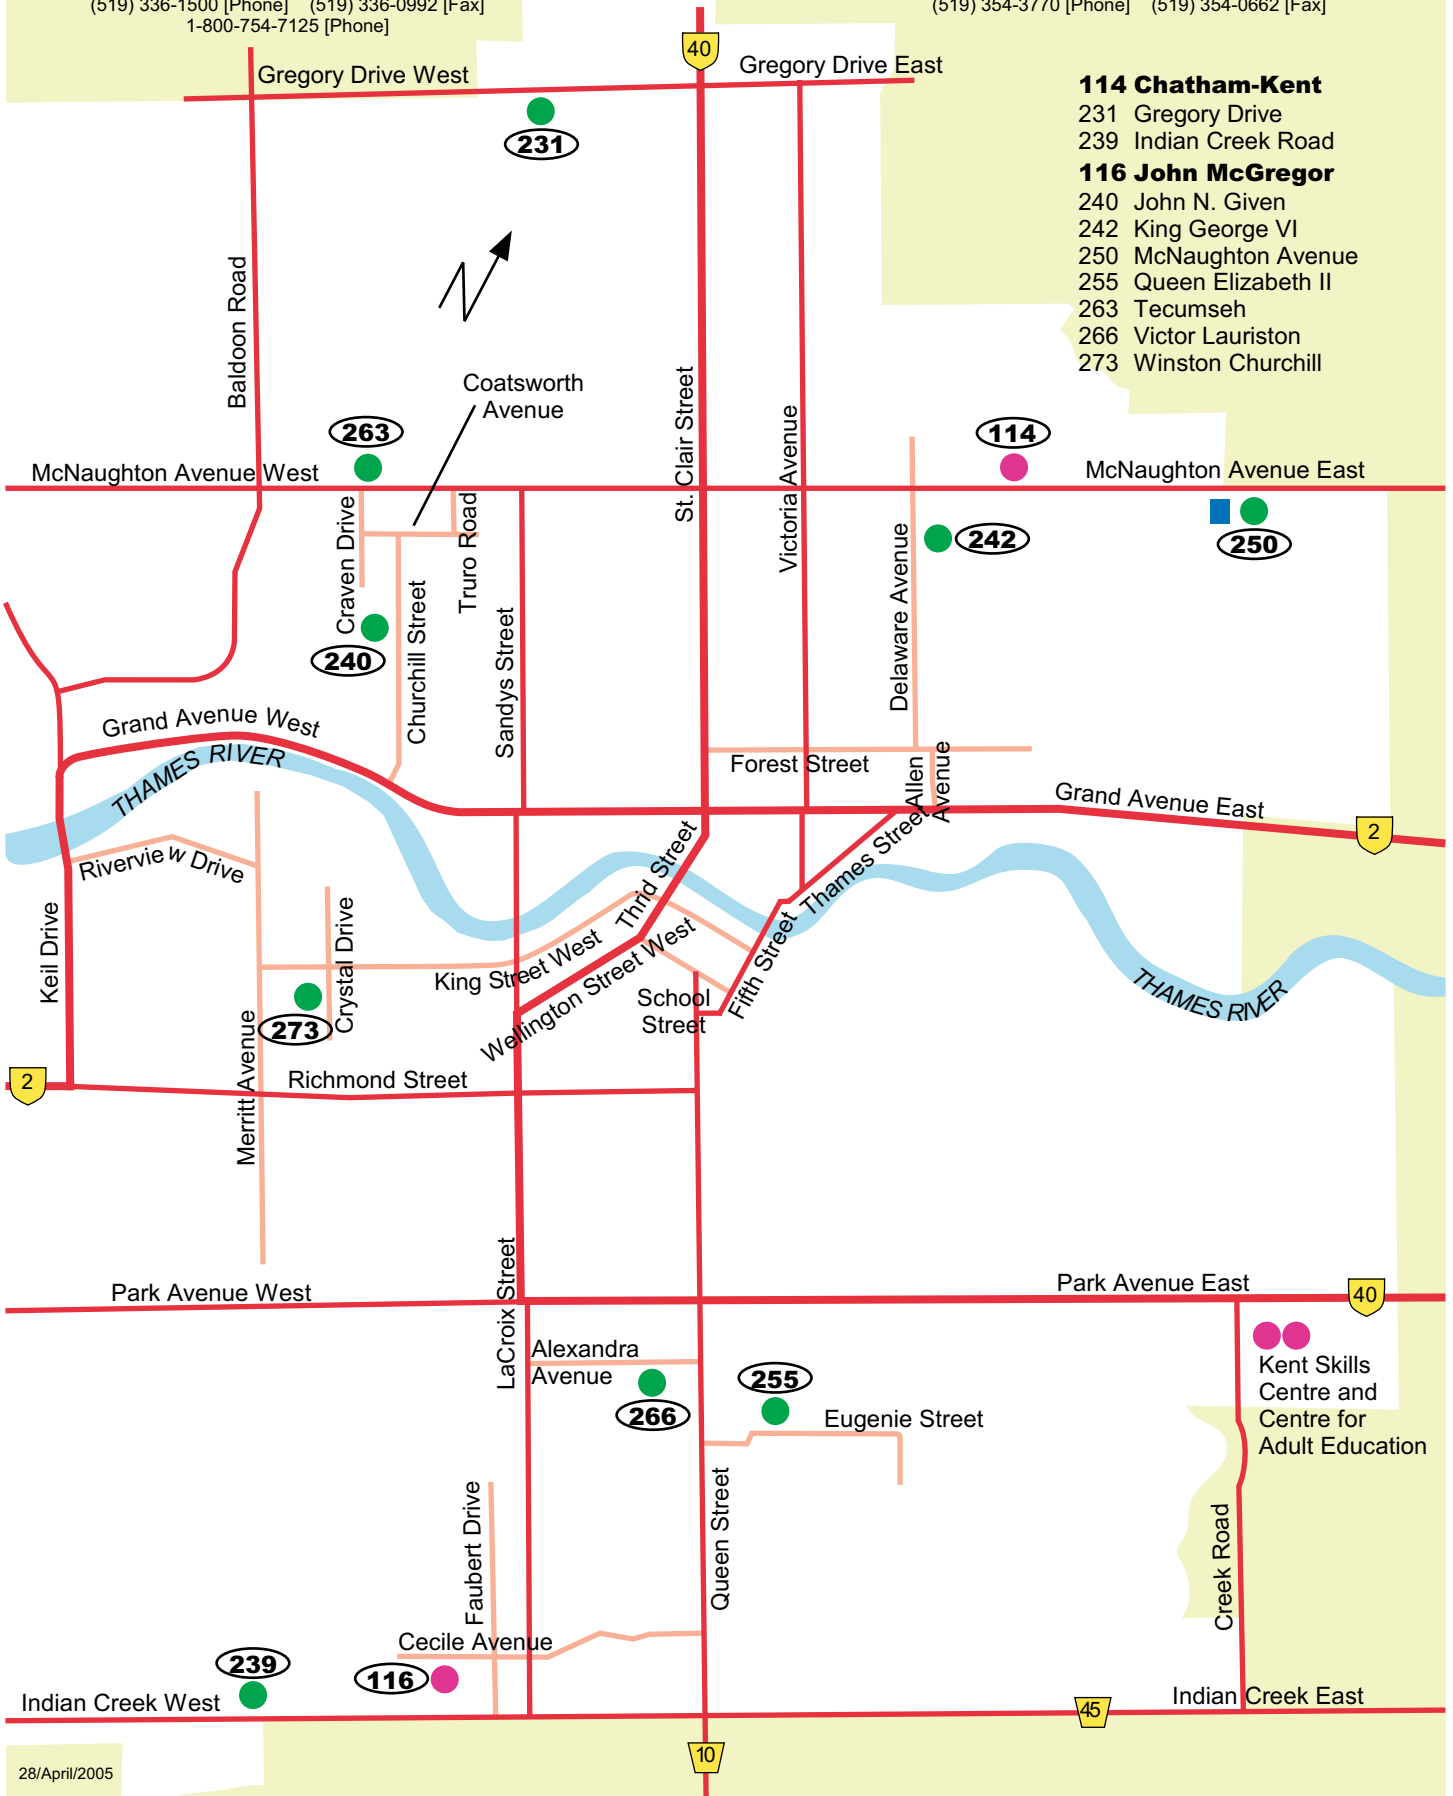

Lambton Kent District School Board Kent - City Schools

Samia Education Centre

P.O. Box 2019, 200 Wellington Street
Samia, Ontario N7T 7L2
(519) 336-1500 [Phone] (519) 336-0992 [Fax]
1-800-754-7125 [Phone]

Chatham Regional Education Centre

P.O. Box 1000, 476 McNaughton Avenue East
Chatham, Ontario N7M 5L7
(519) 354-3770 [Phone] (519) 354-0662 [Fax]

114 Chatham-Kent

231 Gregory Drive
239 Indian Creek Road

116 John McGregor

240 John N. Given
242 King George VI
250 McNaughton Avenue
255 Queen Elizabeth II
263 Tecumseh
266 Victor Lauriston
273 Winston Churchill